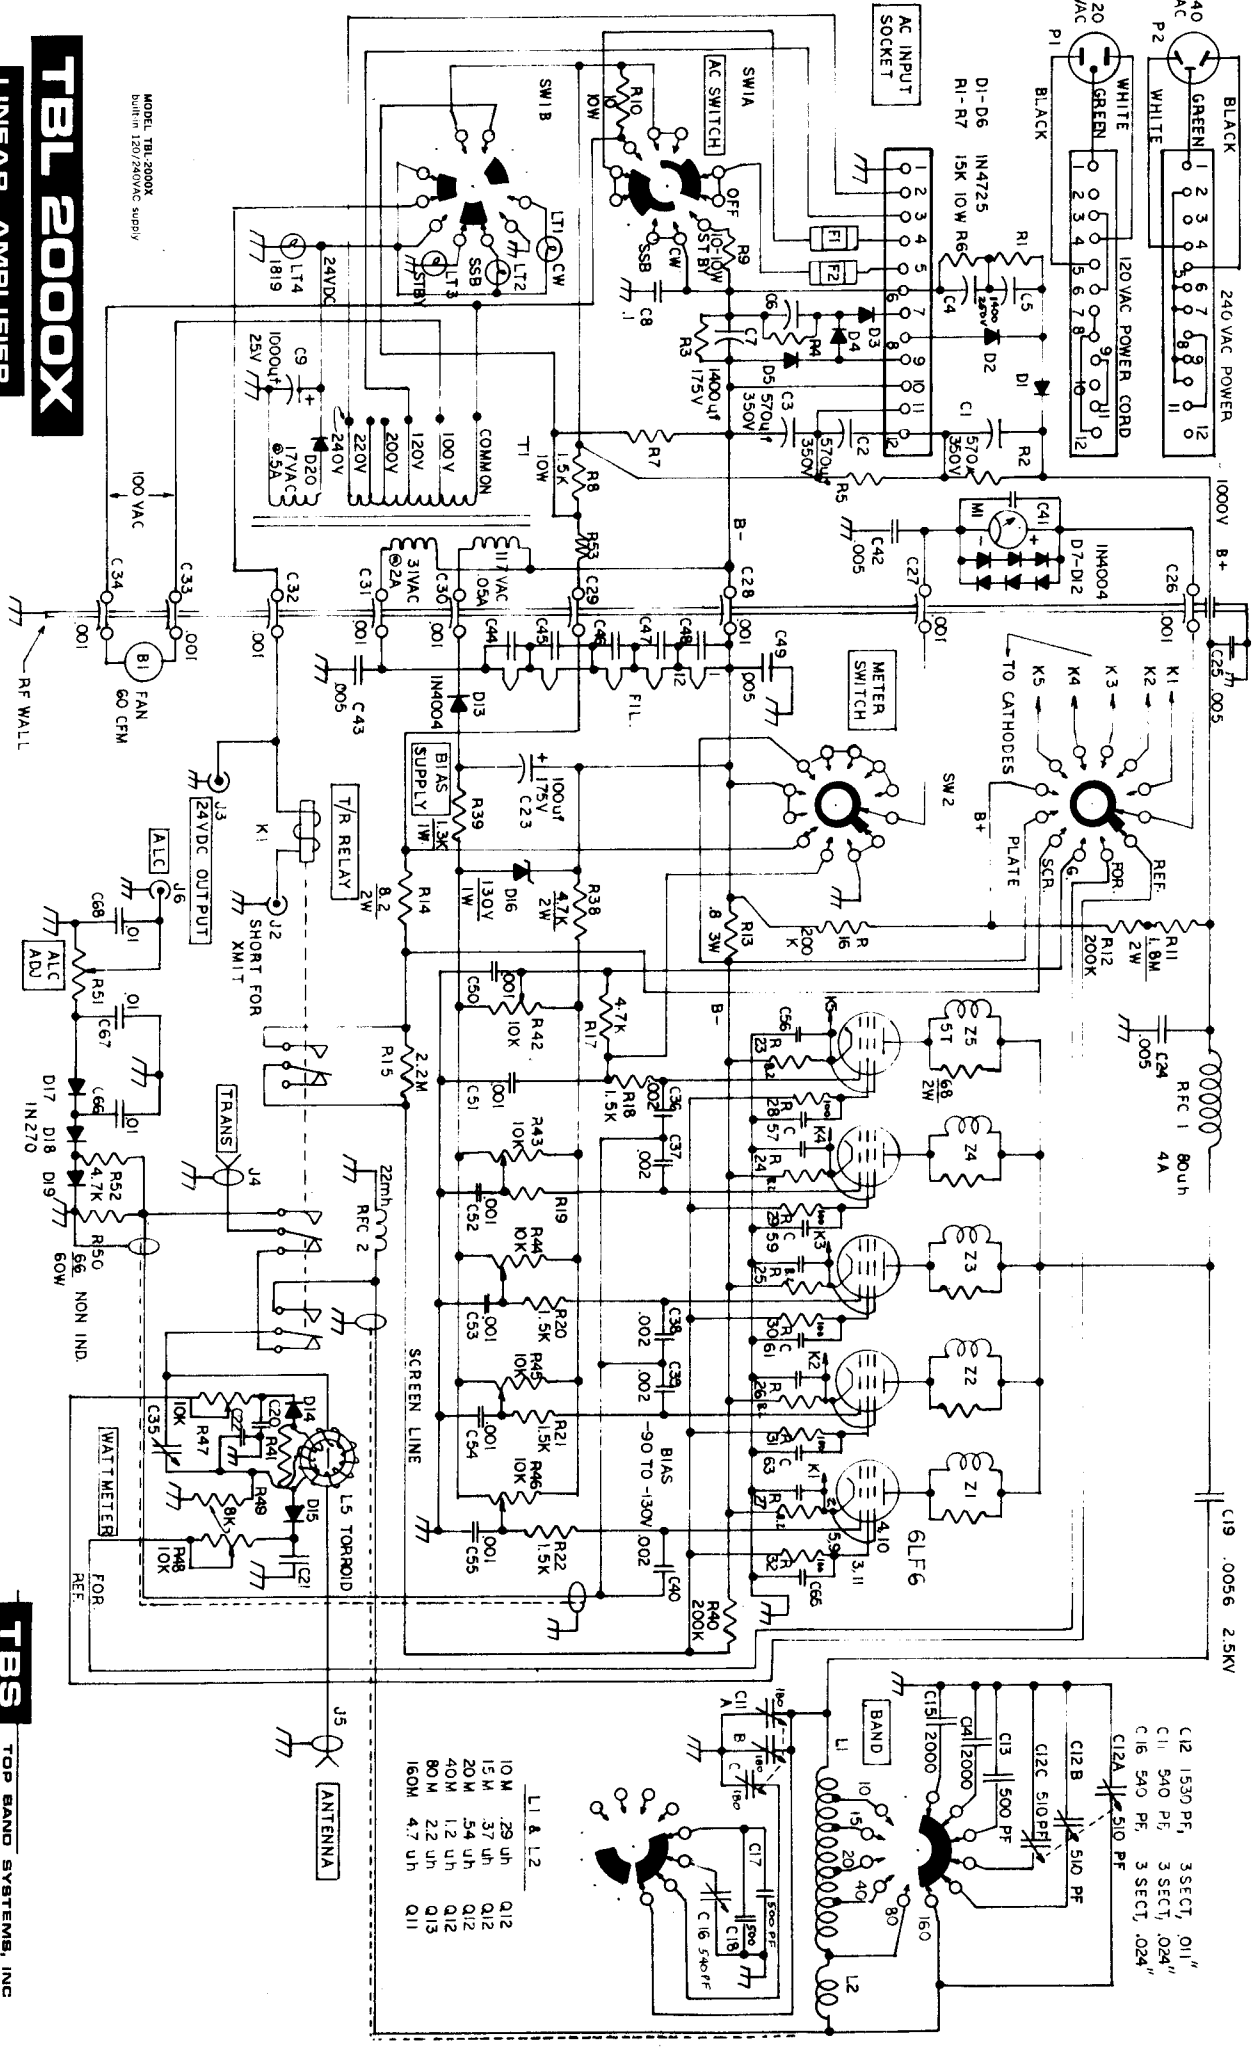

TBL 2000X

TBS TOP BAND SYSTEMS, INC

MODEL TBL 2000X
Built-in 120V/240V AC supply

L1 & L2

10M	.29 uH	Q12
15M	.37 uH	Q12
20M	.54 uH	Q12
40M	1.2 uH	Q12
80M	2.2 uH	Q13
160M	4.7 uH	Q11

C12	1530 PF	3 SECT, .011"
C11	540 PF	3 SECT, .024"
C16	540 PF	3 SECT, .024"
C12A	510 PF	